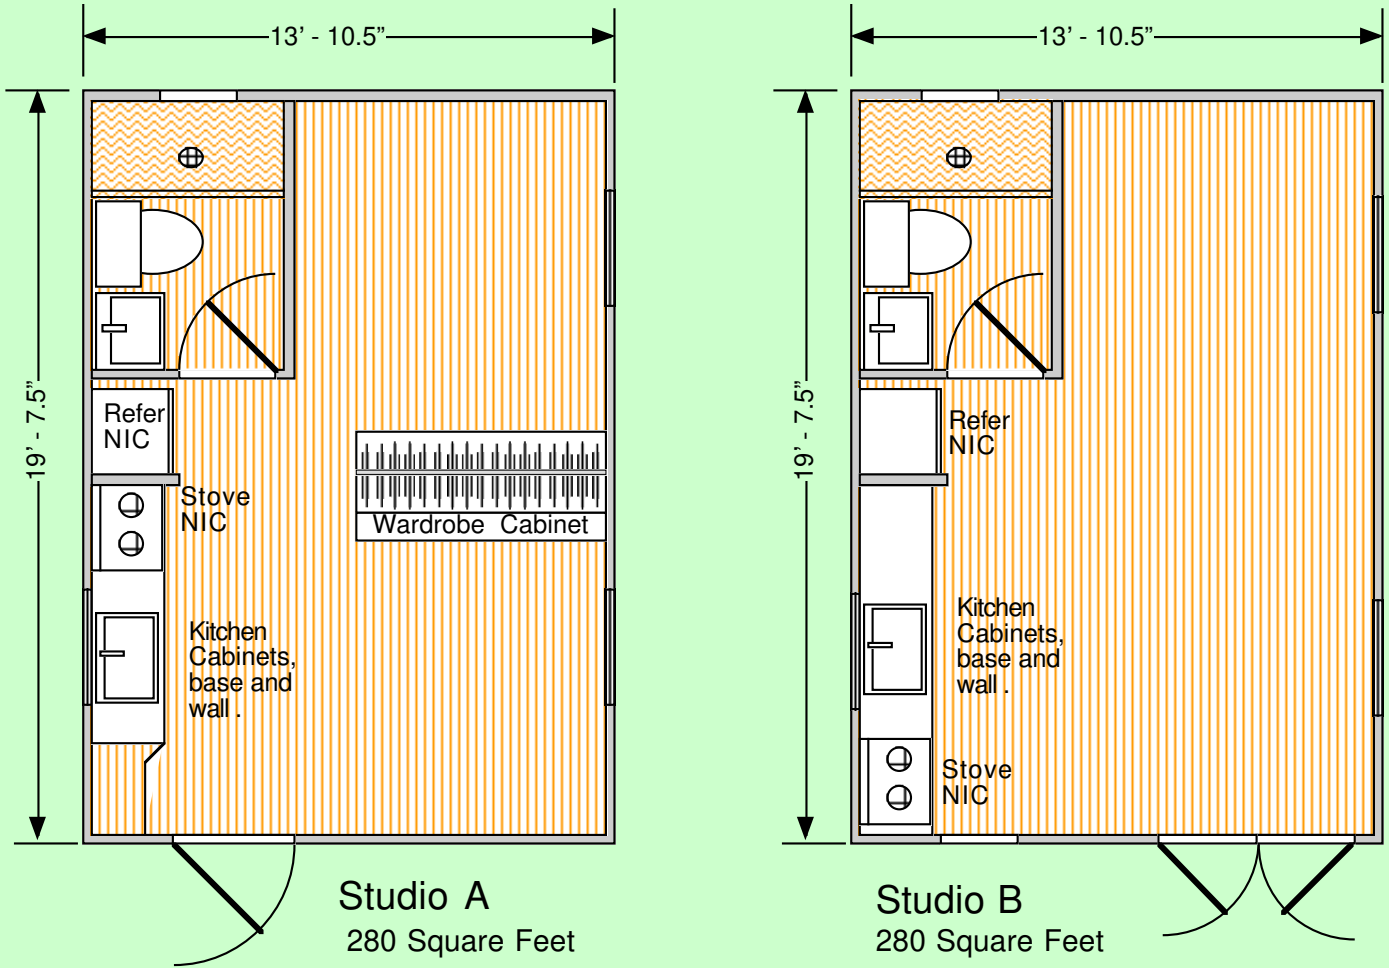

NEW ! Castleblock SPD Studio

SPD Studio Price = \$32,240.00

The New Castleblock SPD Studio is 280 square feet with a complete bath and kitchen. Pre wired and pre plumbed to U.S. Standards.

Included:
Shower, toilet, lav, mirror, water heater, SS kitchen sink, Kitchen base and wall cabinets, Wardrobe with shelving for the living area. Vinyl flooring, anodized aluminum windows and exterior doors. (No appliances included.)